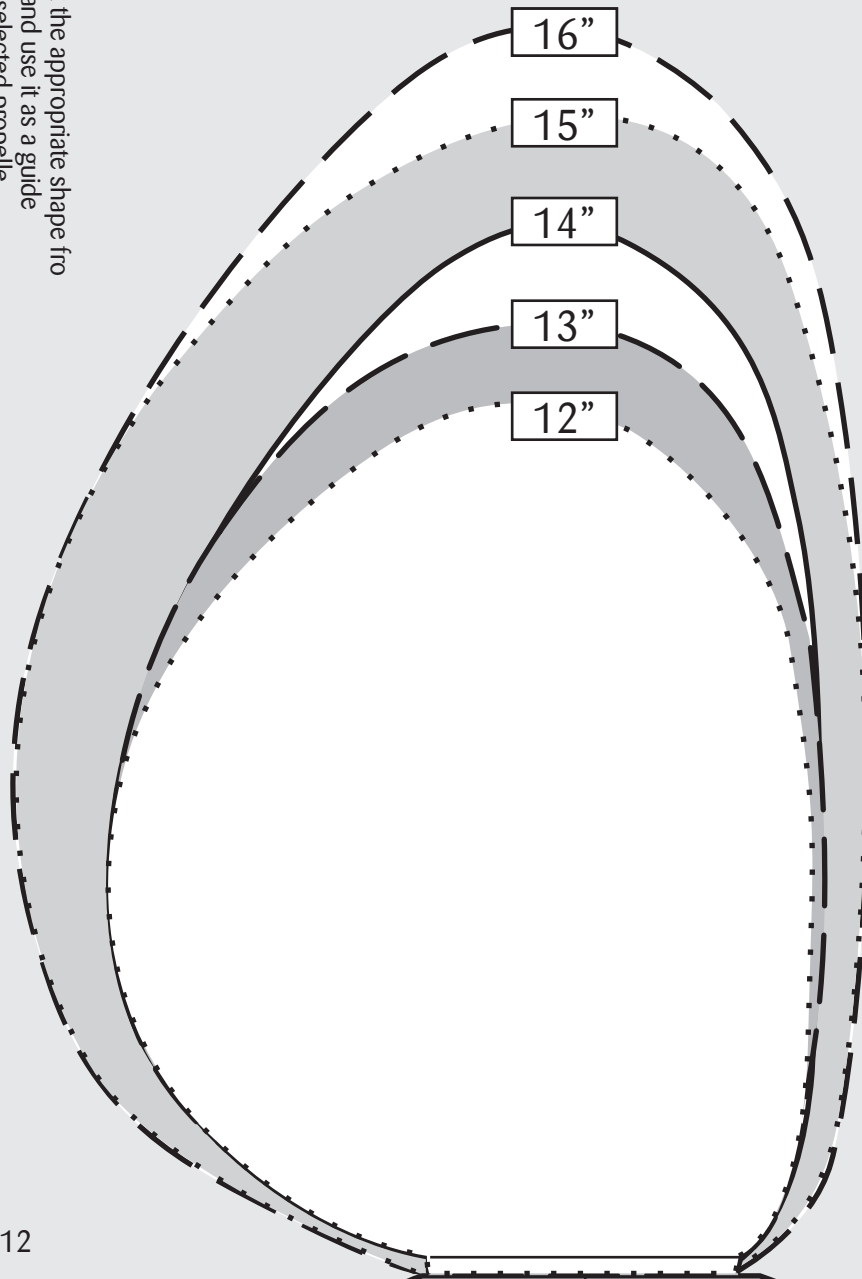

FEATHERSTREAM

PROPELLERS

Test line measures 190mm

Warning: If printing this page as a download from the web, please ensure page prints to actual size. Check test line above for accuracy

Please cut out the appropriate shape from this template and use it as a guide to ensure the selected propeller will fit the yacht

Align forward end of propeller with start of taper (wide end)

propeller template

12" - 16"
SERIES

Tel: +44 (0)1929 556512
www.darglow.co.uk

Short anode
Full anode

Hub & shaft centre line